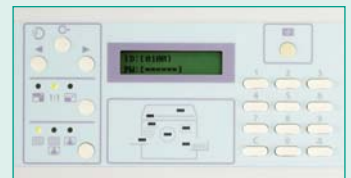

User ID Mode

The DP-M310/410 offers low cost, high quality, fast printing at the touch of a button.