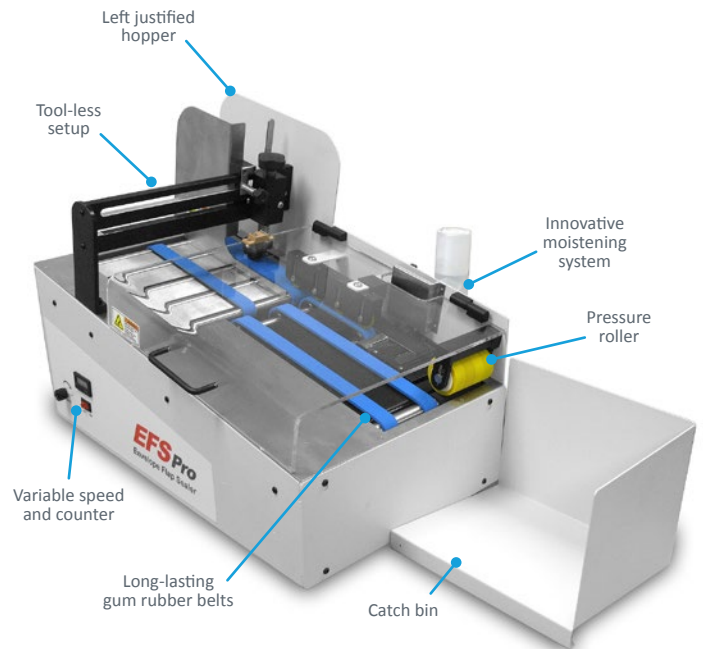

### Overview

Eliminate those pesky paper cuts while reducing the time and mess of manually sealing envelopes. Our new EFS Pro is a desktop automatic envelope flap sealer incorporating the same quality and features that has been built into Streamfeeder equipment for years. From a #9 envelope up to a 10x13, and with various types of flaps, the EFS Pro will provide consistent feeding and flap sealing quality. Convenient and easy to set-up, along with quick changeover from one job to another.

### Standard Features

- Innovative moistening system (patent pending)
- Variable Speed Control
- Tool-less setup and changeover
- Thicknesses up to 1/4 inch
- Speeds up to 12,000 per hour
- Portable, desktop unit for use in any office or department
- Removable stacking tray for use in-line with addressing systems and stamp affixers
- Digital counter and more...

### Products (ask us about your products)

Most Commercial Envelopes

- Round, square and pointed flaps
- Side and diagonal seal
- #9 - #14

Most Catalog and Booklet Envelopes

- 6" x 9" - 10" x 13"

Most Announcement Envelopes

- A-Flat
- A7 - A10

*Now Square Flap Capable!*

Specifications	
Maximum Product Size	10 W x 13 L in (254 x 330 mm)*
Minimum Product Size	A7 envelope, 7 1/4 W x 5 1/4 L in (184.15 x 133.35 mm)*
Min/Max Product Thickness	.003 - .25 in (.076 - 6.35 mm)
Belt Speed	1,800 iin/min (46 m/min)
Utilities	115vac, 50/60Hz, 3A
Weight	75lbs (34 kg)
Warranty	One year limited
*Short edge leading. Contact us for your application.	